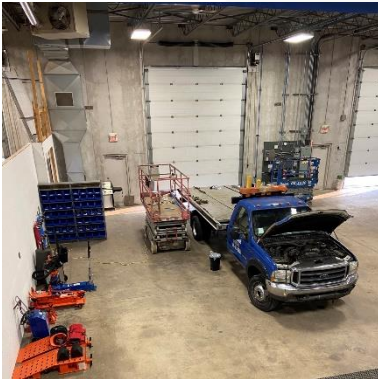

to our local and national customers.

Drive Products – Winnipeg joins the growing DP branch network, offering best in class products, solutions & services to the regional market. Our Winnipeg offerings include *PTO & Hydraulics, Bulk Transport, Driveline, Snow & Ice Equipment, Winches*, and our vast portfolio of *Truck Equipment*.