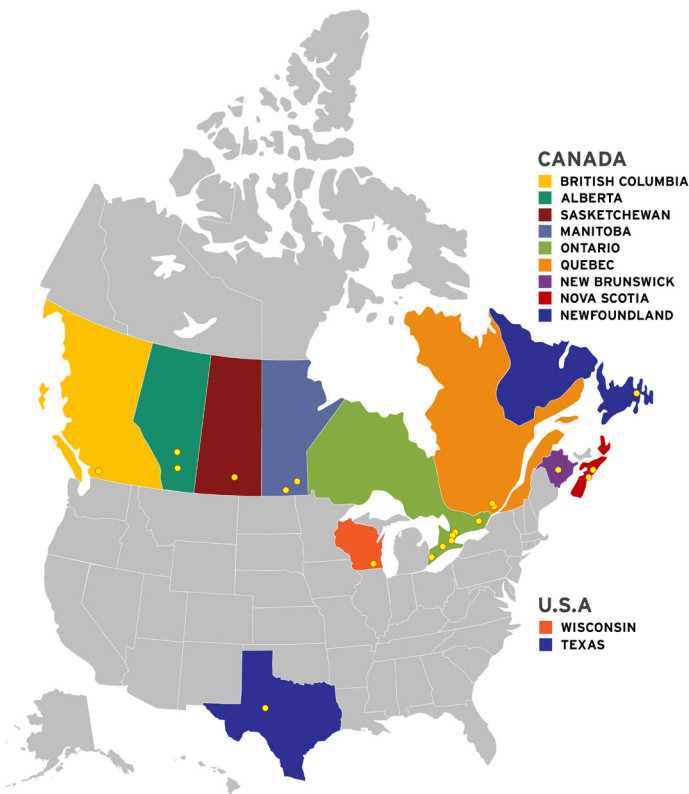

NATIONAL FOOTPRINT

1,000,000+ SQ FT OF MANUFACTURING AND UPFITTING

VANCOUVER

Address: 19150 96 Ave #1, Surrey, BC
 Building Size: 29,000 sq. ft.
 Shop Sq. Ft.: 28,000 sq. ft.

EDMONTON

Address: 26230 Township Rd 531A #111, Acheson, AB
 Building Size: 90,000 sq. ft.
 Shop Sq. Ft.: 40,000 sq. ft.