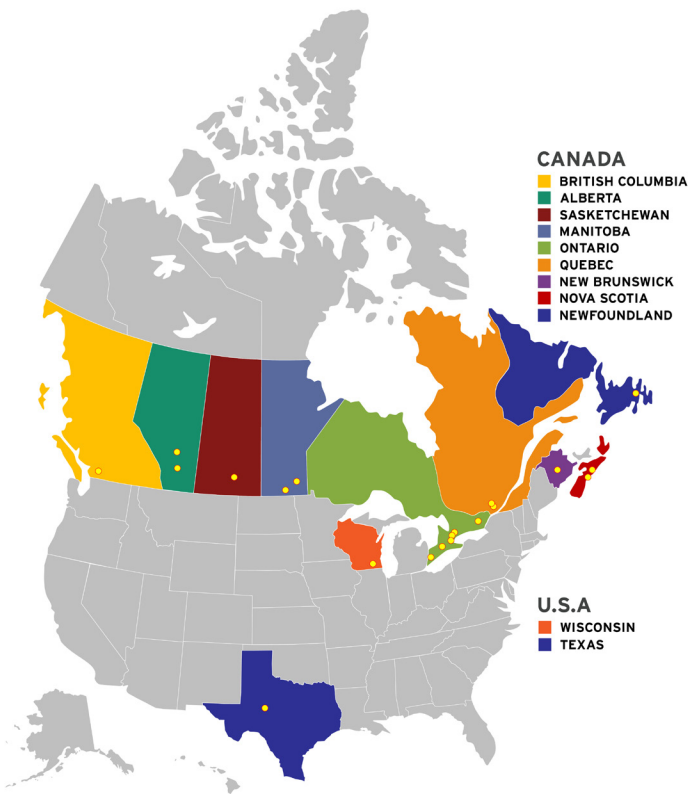

/ VENDOR PARTNERS

NATIONAL FOOTPRINT

1,000,000+ SQ FT OF MANUFACTURING AND UPFITTING

VANCOUVER

Address: 19150 96 Ave #1, Surrey, BC
Building Size: 29,000 sq. ft.
Shop Sq. Ft.: 28,000 sq. ft.

EDMONTON

Address: 26230 Township Rd 531A #111, Acheson, AB
Building Size: 90,000 sq. ft.
Shop Sq. Ft.: 40,000 sq. ft.