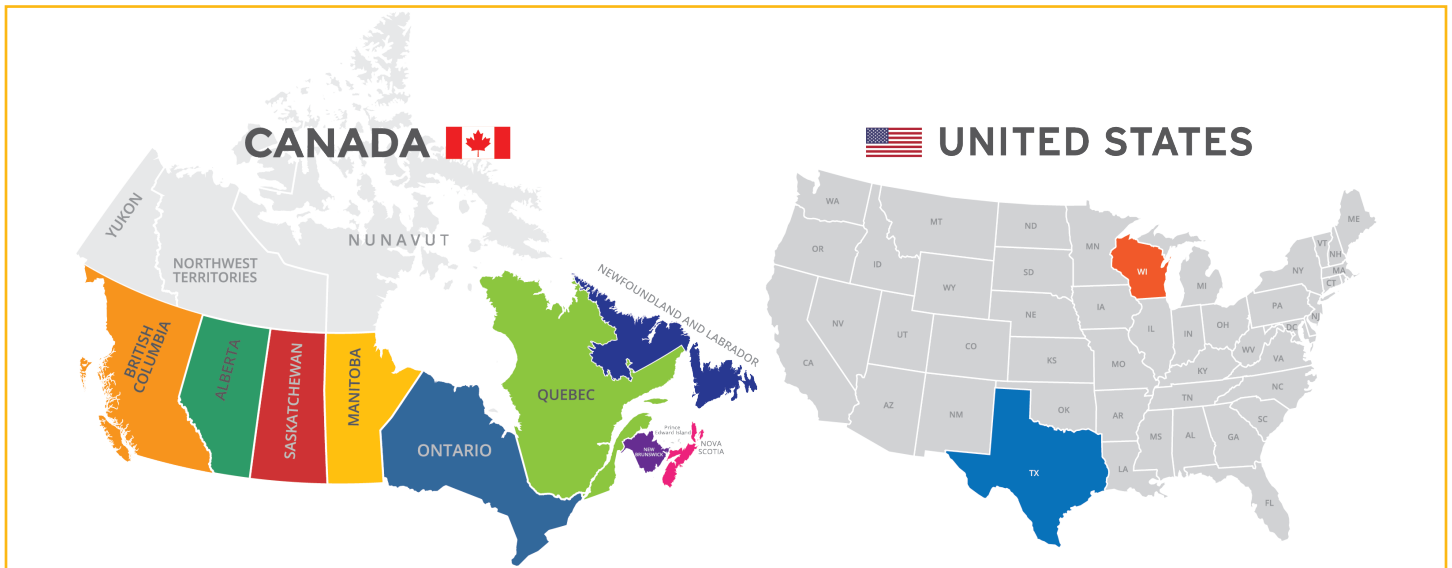

NATIONAL FOOTPRINT (TOTAL AREA: 800,000+ SQ FT)

UPFITTING, SERVICE AND DISTRIBUTION PHONE NUMBERS

/ Toronto (H.O.)	TEL 905.564.5800	/ ST. John's	TEL 709.753.0984
/ Etobicoke	TEL 416.679.1573	/ Morden	TEL 204.201.1197
/ Oro-Medonte	TEL 705.327.1567	/ Winnipeg	TEL 204.201.1036
/ Niagara	TEL 905.641.5464	/ Regina	TEL 306.359.3677
/ Tillsonburg	TEL 519.842.7200	/ Edmonton	TEL 780.960.6826
/ Windsor	TEL 519.727.4398	/ Calgary	TEL 403.720.8033
/ Ottawa	TEL 613.691.4196	/ Vancouver	TEL 604.888.4464
/ Montréal	TEL 514.856.0407	/ Elkhorn	TEL 262.723.7914
/ Laval	TEL 514.519.0367	/ Winters	TEL 325-242-5818
/ Halifax	TEL 902.468.8288		
/ Moncton	TEL 506.388.3465		

ISO Certified by an Accredited Registrar • National Safety Mark Approval • ©Drive Products 2023
Drive Products reserves the right to make changes in specifications, packages, or to discontinue options without notice at any time.