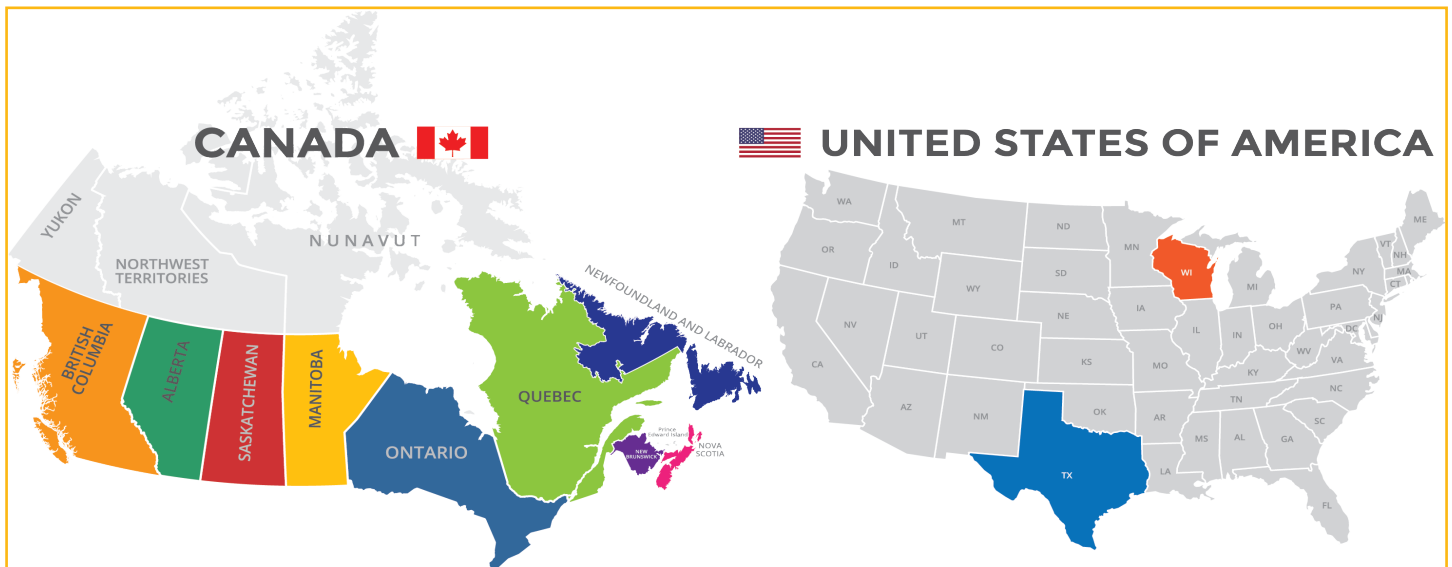

In 2022, we are set to complete expansion projects at our Tillsonburg and Windsor facilities as well as a new facility in Morden, Manitoba.

NATIONAL FOOTPRINT (TOTAL AREA: 800,000+ SQ FT)

UPFITTING, SERVICE AND DISTRIBUTION PHONE NUMBERS