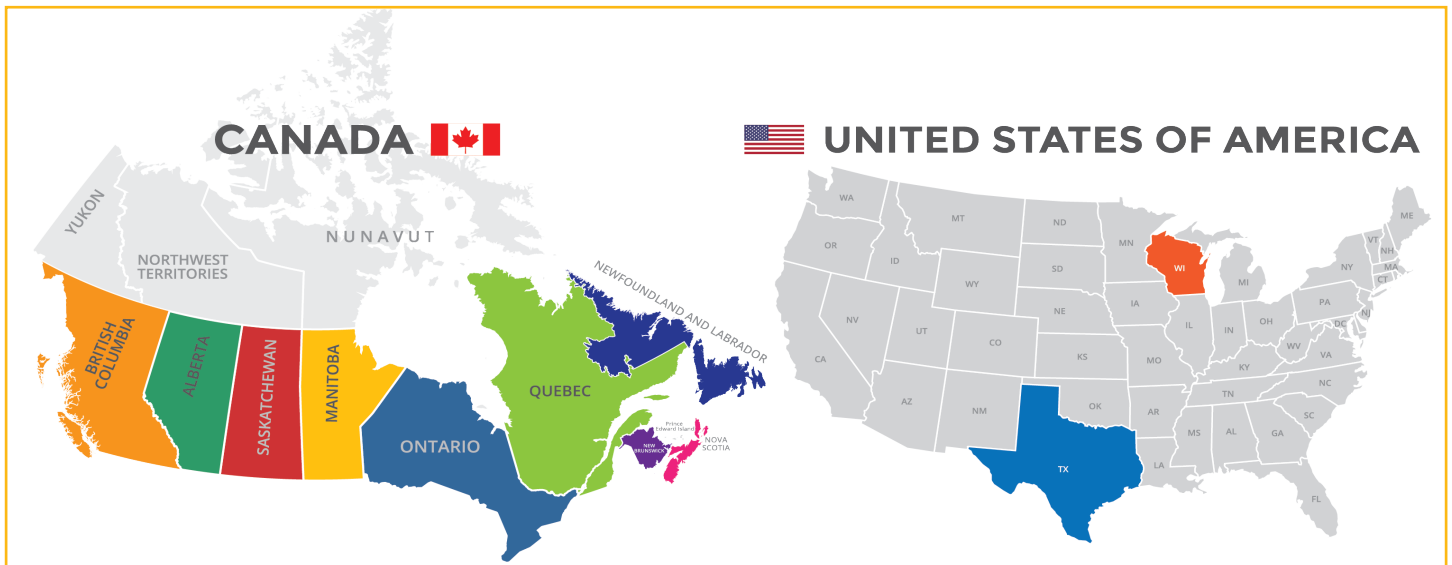

NATIONAL FOOTPRINT (TOTAL AREA: 1,000,000+ SQ FT)

UPFITTING, SERVICE AND DISTRIBUTION PHONE NUMBERS

/ Toronto (H.O.)	TEL 905.564.5800	/ ST. John's	TEL 709.753.0984
/ Etobicoke	TEL 416.679.1573	/ Morden	TEL 204.201.1197
/ Oro-Medonte	TEL 705.327.1567	/ Winnipeg	TEL 204.201.1036
/ Niagara	TEL 905.641.5464	/ Regina	TEL 306.359.3677
/ Tillsonburg	TEL 519.842.7200	/ Edmonton	TEL 780.960.6826
/ Windsor	TEL 519.727.4398	/ Calgary	TEL 403.720.8033
/ Ottawa	TEL 613.691.4196	/ Vancouver	TEL 604.888.4464
/ Montréal	TEL 514.856.0407	/ Elkhorn	TEL 262.723.7914
/ Laval	TEL 514.519.0367	/ Winters	TEL 325-242-5818
/ Halifax	TEL 902.468.8288		
/ Moncton	TEL 506.388.3465		

ISO Certified by an Accredited Registrar • National Safety Mark Approval • ©Drive Products 2023
Drive Products reserves the right to make changes in specifications, packages, or to discontinue options without notice at any time.