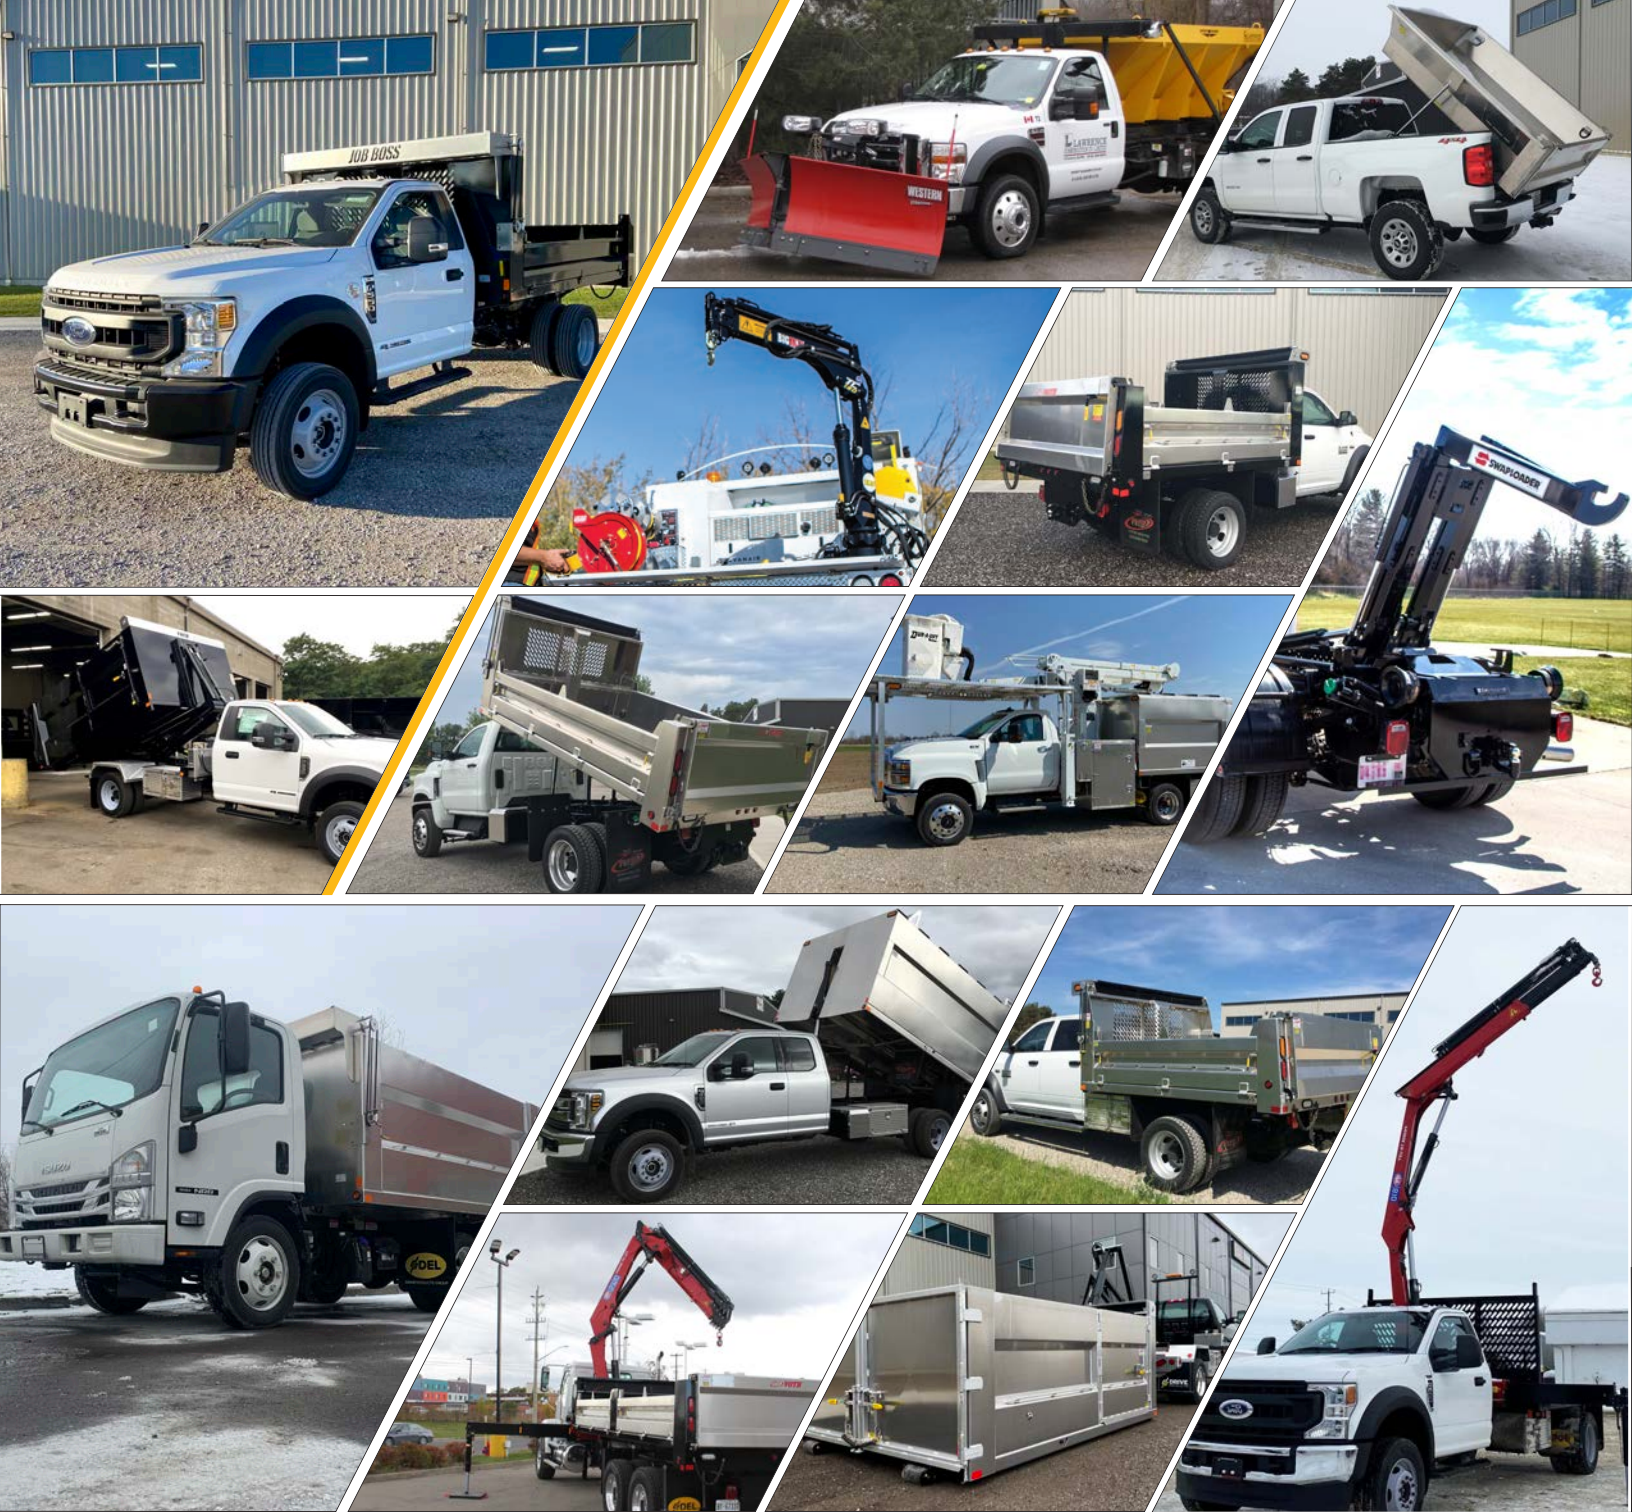

SOLUTIONS BY MARKET

POWER BEYOND

LANDSCAPING

EQUIPMENT

CRANES & STABILIZERS • HOOKLIFTS • AERIALS • SERVICE BODIES & TRUCK CAPS • CHIPPER BODY • FLAT DECK • DUMP BODY • DUMP INSERT • ROLL-OFFS

/ VENDOR PARTNERS

SNOW & ICE EQUIPMENT

ANTI ICING, DIRECT LIQUID & PREWET • BRINE PRODUCTION & STORAGE • SNOWPLOWS • SPREADERS

VENDOR PARTNERS

SPREADER & PLOW CONTROLS

ADVANCED SNOW & ICE CONTROLS BY FORCE AMERICA
• BASIC SPREADER CONTROL OPTIONS